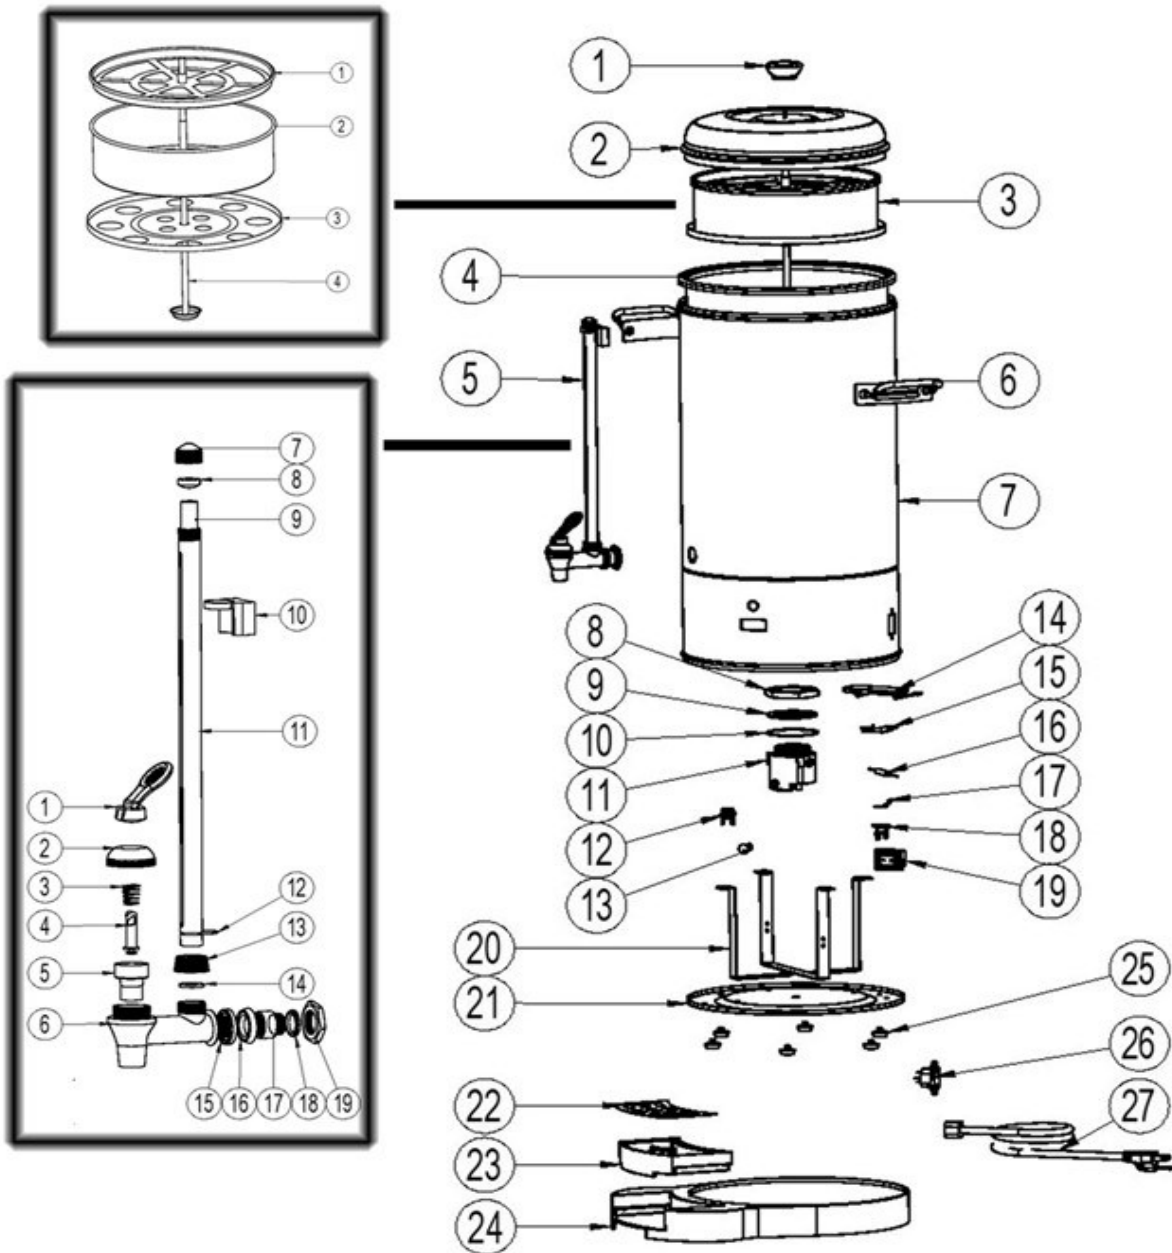

211205

Description

Percolator double walled 10L

Date 17-06-2021

Revision #

1.0

Revision First Bill of Materials (BOM)

Bill of materials (BOM)